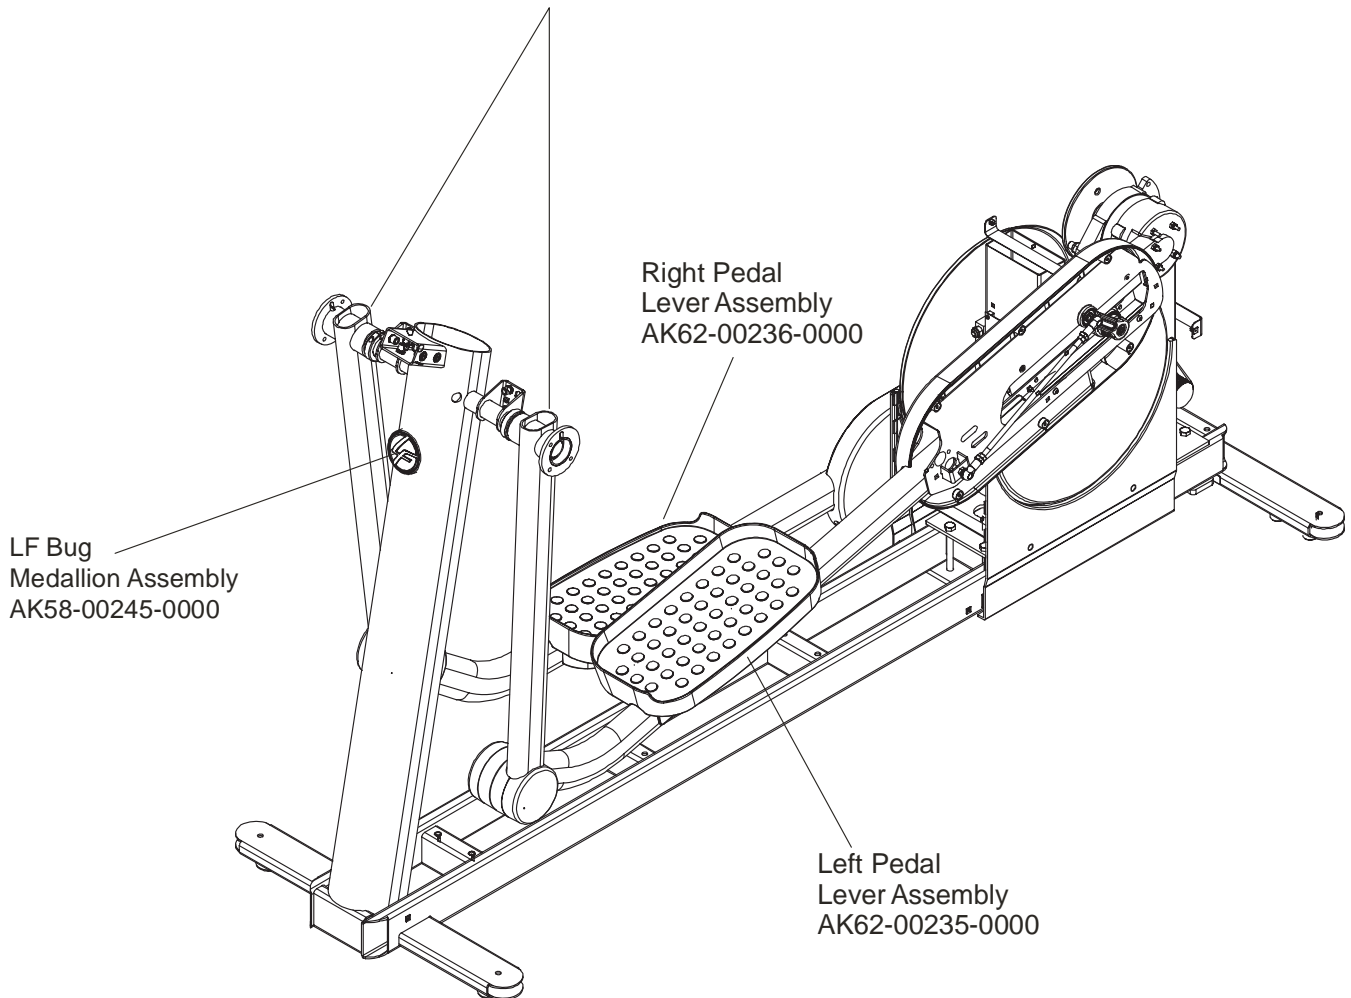

ARCTIC SILVER QUIET DRIVE 95XE

Rocker Arms & Pedal Levers

95XE-0XXX-05

S/N XHM074504931

Rocker Arms Kit
GK62-00002-0070
contents:
Rocker Arms (2)
Hardened Spacers (2)
Oilite Washers (2)
Retaining Rings (2)
Loctite 620
Alcohol pad

Rocker Arms
AK62-00062-0001
Shaft Collar w/Screws
0K61-01259-0000